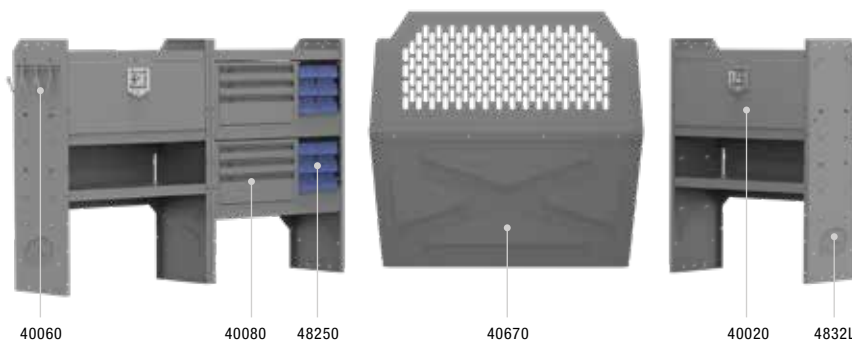

TELECOM 43" H Shelves // Compact Cargo Vans

46TCL PACKAGE 122" WB		
Part #	Description	Qty
40670	Partition	1
4832L	32" W X 14" D X 43" H Shelves	3
40020	32" W Shelf Door Kits	2
40080	Steel 3 Drawer Cabinets	2
48250	Plastic Shelf Bin Modules	2
40060	3-Prong "J" Hook	1