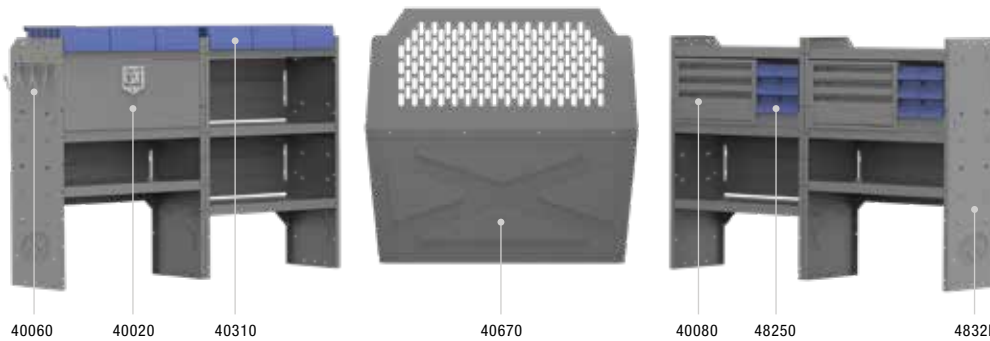

GENERAL SERVICE 43" H Shelves // Compact Cargo Vans

42TCL PACKAGE 122" WB		
Part #	Description	Qty
40670	Partition	1
4832L	32" W X 14" D X 43" H Shelves	4
40060	3-Prong "J" Hook	1
40310	10" W Plastic Shelf Bins	6
40020	32" W Shelf Door Kit	1
40080	Steel 3 Drawer Cabinets	2
48250	Plastic Shelf Bin Modules	2