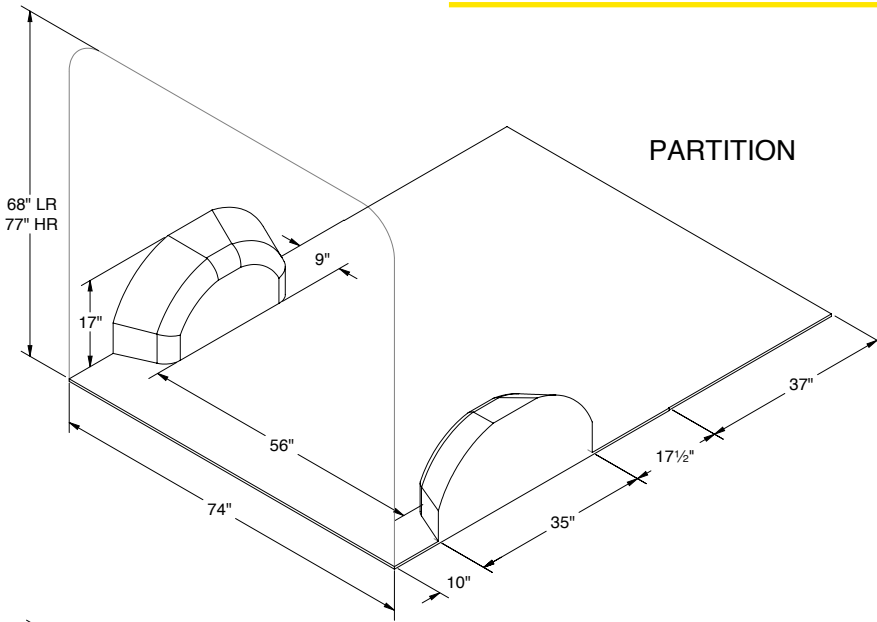

CUSTOMIZATIONS

PROMASTER 136" SWB

Download this spec sheet and van floor template in PDF format from kargomaster.com/vanlayouts/promaster-136swb.pdf

PROMASTER 159" LWB

Download this spec sheet and van floor template in PDF format from kargomaster.com/vanlayouts/promaster-159lwb.pdf