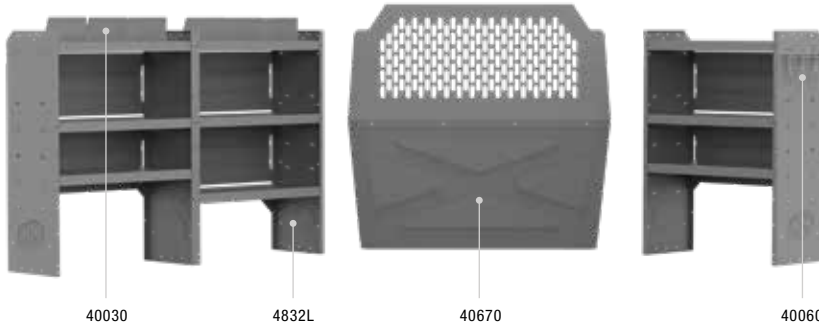

TRUCK RACKS

PRO II, PRO III, PRO IV Racks	14
Crossover Rack (New!)	14
Service Bodies & Covered Service Bodies, Pro II & III Racks for Trucks with Caps ..	15

Customer Service & Contact Information Back Cover

© 2018 Kargo Master. All Rights Reserved.

PROMASTER CITY VAN PACKAGES

COMMERCIAL SHELVING 43" H Shelves // Compact Cargo Vans

40TCL PACKAGE 122" WB		
Part #	Description	Qty
40670	Partition	1
4832L	32" W X 14" D X 43" H Shelves	2

DELUXE COMMERCIAL SHELVING 43" H Shelves // Compact Cargo Vans

41TCL PACKAGE 122" WB		
Part #	Description	Qty
40670	Partition	1
4832L	32" W X 14" D X 43" H Shelves	3
40060	3-Prong "J" Hook	1
40030	Shelf Dividers (Set of 6)	1