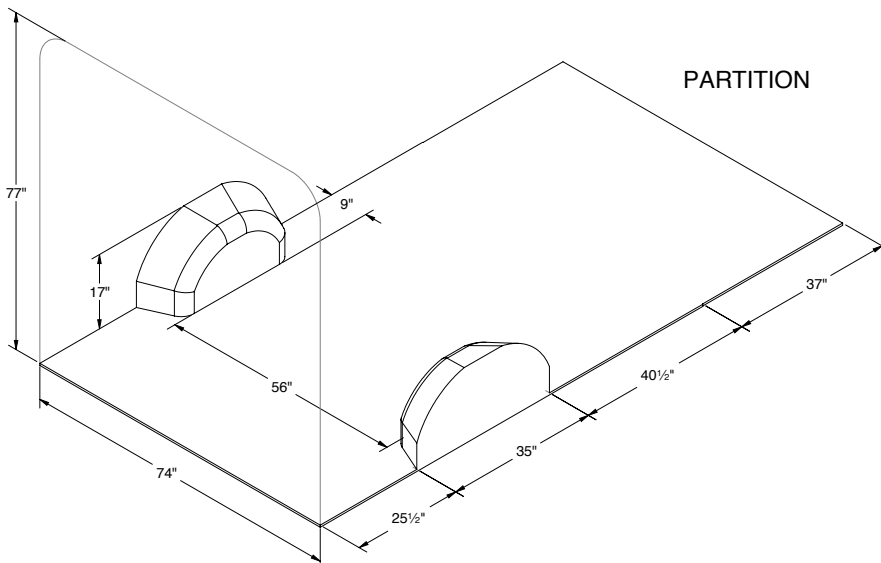

PROMASTER 159" EXT WB

Download this spec sheet and van floor template in PDF format from kargomaster.com/vanlayouts/promaster-159extwb.pdf