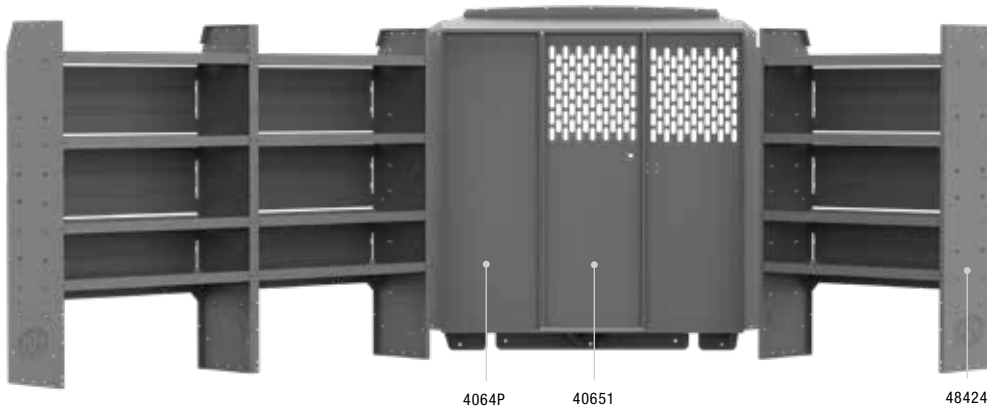

PROMASTER VAN PACKAGES

BASE 60" H Shelves // Low/High Roof

Above illustration is for 40PMS

40PMS PACKAGE 136" WB		
Part #	Description	Qty
40651	Partition	1
4064P	Wing Kit	1
48424	42" W X 14" D X 60" H Shelves	3

40PML PACKAGE 159" WB		
Part #	Description	Qty
40651	Partition	1
4064P	Wing Kit	1
48524	52" W X 14" D X 60" H Shelves	3