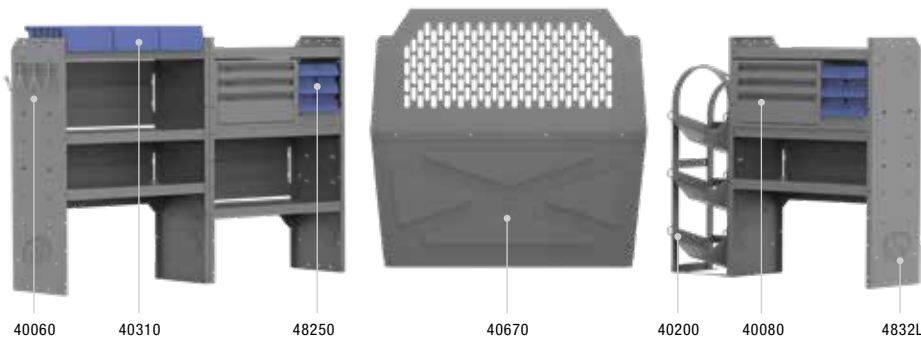

HVAC 43" H Shelves // Compact Cargo Vans

45TCL PACKAGE 122" WB		
Part #	Description	Qty
40670	Partition	1
4832L	32" W X 14" D X 43" H Shelves	3
40080	Steel 3-Drawer Cabinets	2
40200	3 Tier Refrigerant Tank Rack	1
40310	Plastic Shelf Bins	3
48250	Plastic Shelf Bin Modules	2
40060	3-Prong "J" Hook	1