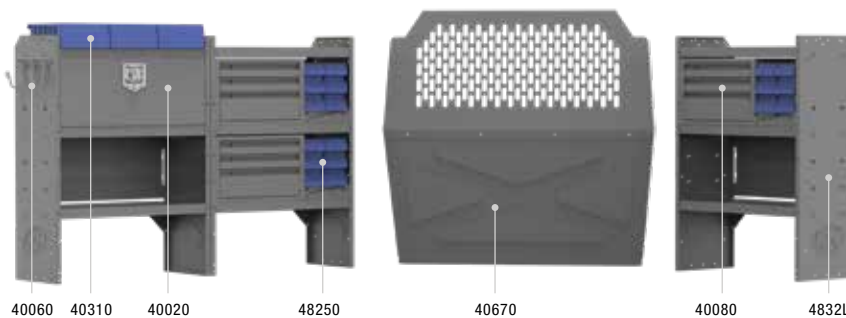

PLUMBING 43" H Shelves // Compact Cargo Vans

43TCL PACKAGE 122" WB		
Part #	Description	Qty
40670	Partition	1
4832L	32" W X 14" D X 43" H Shelves	3
40060	3-Prong "J" Hook	1
48250	Plastic Shelf Bin Modules	3
40020	32" W Shelf Door Kit	1
40080	Steel 3 Drawer Cabinets	3
40310	10" W Plastic Shelf Bins	3