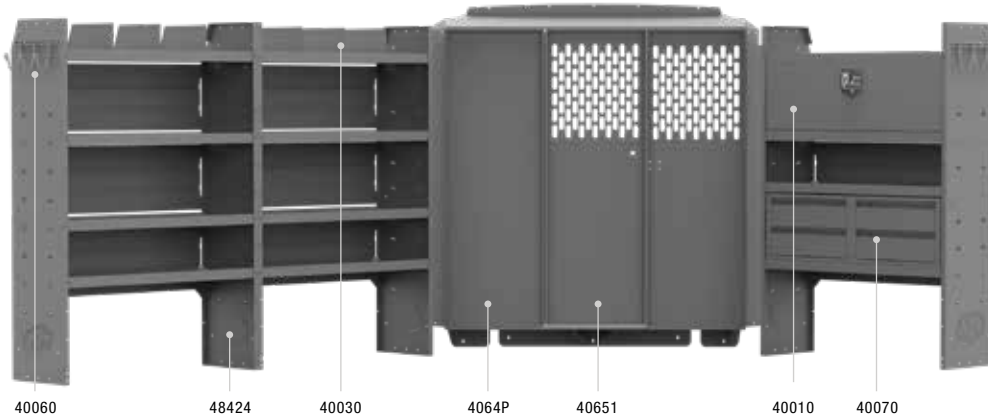

PROMASTER VAN PACKAGES

TELECOM 60" H Shelves // Low/High Roof

Above illustration is for 44PMS