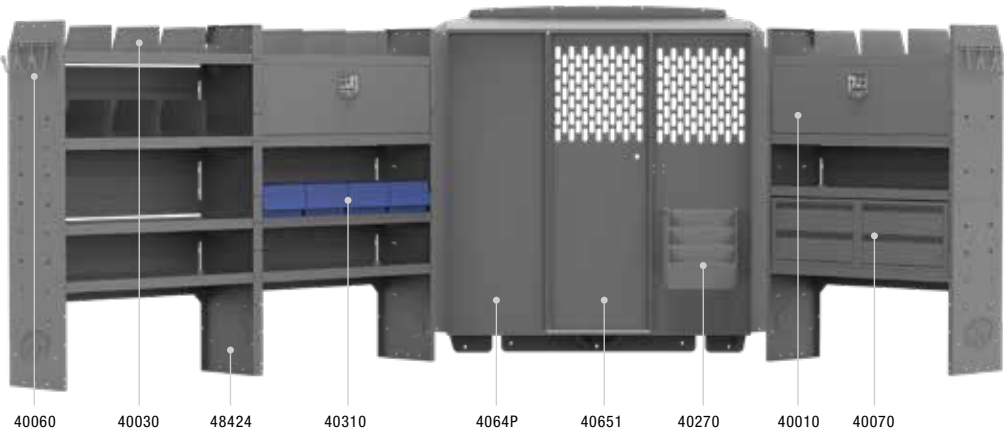

SECURITY 60" H Shelves // Low/High Roof

Above illustration is for 43PMS

43PMS PACKAGE 136" WB		
Part #	Description	Qty
40651	Partition	1
4064P	Wing Kit	1
48424	42" W X 14" D X 60" H Shelves	3
40010	42" W Shelf Door Kits	2
40070	Steel 2 Drawer Cabinets	2
40270	Hanging File Rack	1
40060	3-Prong "J" Hooks	2
40310	Plastic Shelf Bins	4
40030	Shelf Dividers (Set of 6)	2

43PML PACKAGE 159" WB		
Part #	Description	Qty
40651	Partition	1
4064P	Wing Kit	1
48524	52" W X 14" D X 60" H Shelves	3
40040	52" W Shelf Door Kits	2
40070	Steel 2 Drawer Cabinets	2
40270	Hanging File Rack	1
40060	3-Prong "J" Hooks	2
40310	Plastic Shelf Bins	5
40030	Shelf Dividers (Set of 6)	2
48190	10" W X 2.75" H Shelf Lip	1