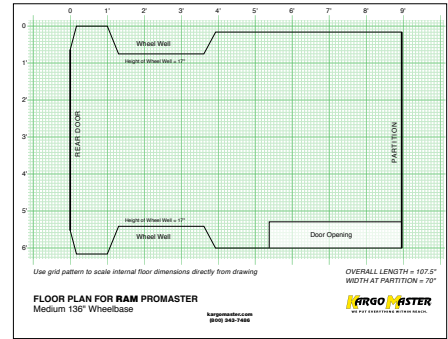

If you need assistance in customizing your van, call your regional account manager, your upfitter or Kargo Master customer service.

PROMASTER CITY 122" WB

Download this spec sheet and van floor template in PDF format from kargomaster.com/vanlayouts/promastercity-122wb.pdf