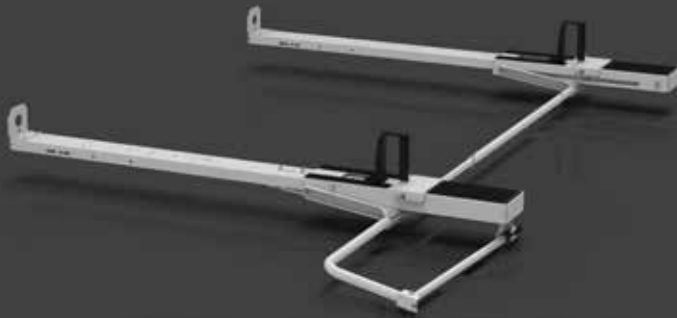

KARGO MASTER VAN RACKS ALUMINUM

EZ Drop Down Ladder Racks

PROMASTER CITY

4A933 Passenger Side

4A943 Driver Side

No Mount Kit Required

PROMASTER STANDARD OR HIGH ROOF*

4A99H Passenger Side

4A983 Driver Side

40818 *Required Mount Kit