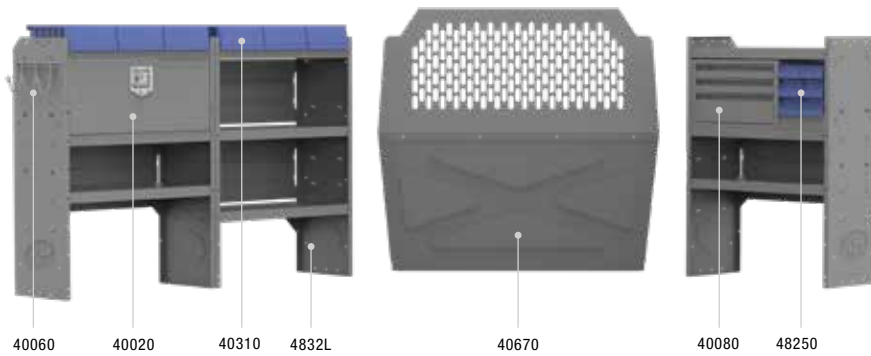

PROMASTER CITY VAN PACKAGES

ELECTRICAL CONTRACTOR 43" H Shelves // Compact Cargo Vans

44TCL PACKAGE 122" WB		
Part #	Description	Qty
40670	Partition	1
4832L	32" W X 14" D X 43" H Shelves	3
40020	32" W Shelf Door Kit	1
40080	Steel 3-Drawer Cabinet	1
40060	3-Prong "J" Hook	1
40310	Plastic Shelf Bins	6
48250	Plastic Shelf Bin Module	1