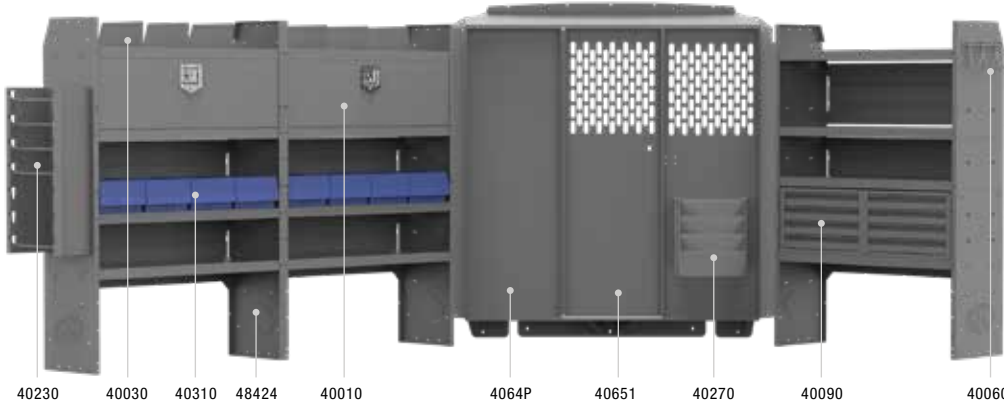

PROMASTER VAN PACKAGES

ELECTRICAL CONTRACTOR 60" H Shelves // Low/High Roof

Above illustration is for 42PMS

42PMS PACKAGE 136" WB		
Part #	Description	Qty
40651	Partition	1
4064P	Wing Kit	1
48424	42" W X 14" D X 60" H Shelves	3
40010	42" W Shelf Door Kits	2
40090	Steel 4 Drawer Cabinets	2
40230	Wire Reel Holder 5 Spindle	1
40060	3-Prong "J" Hook	1
40270	Hanging File Rack	1
40030	Shelf Dividers (Set of 6)	1
40310	Plastic Shelf Bins	8

42PML PACKAGE 159" WB		
Part #	Description	Qty
40651	Partition	1
4064P	Wing Kit	1
48524	52" W X 14" D X 60" H Shelves	3
40040	52" W Shelf Door Kits	2
40090	Steel 4 Drawer Cabinets	2
40230	Wire Reel Holder 5 Spindle	1
40060	3-Prong "J" Hook	1
40270	Hanging File Rack	1
40030	Shelf Dividers (Set of 6)	1
40310	Plastic Shelf Bins	10
48190	10" W X 2.75" H Shelf Lip	1