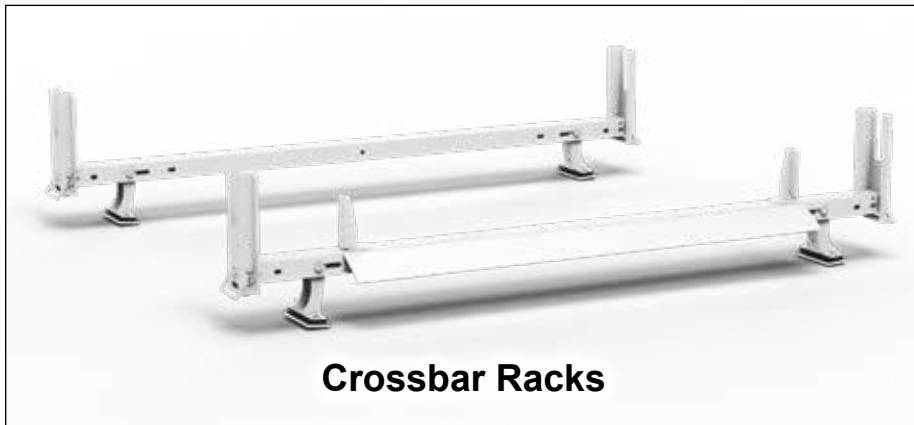

Clamp & Lock Ladder Racks

Crossbar Racks

PROMASTER CITY

40821 2 Crossbar Rack

40822 3rd Crossbar

40819 2 Crossbar Rack with
2 Retractable Ratchet
Straps 40830

40830 Retractable Ratchet
Straps (Pair)

No Mount Kit Required