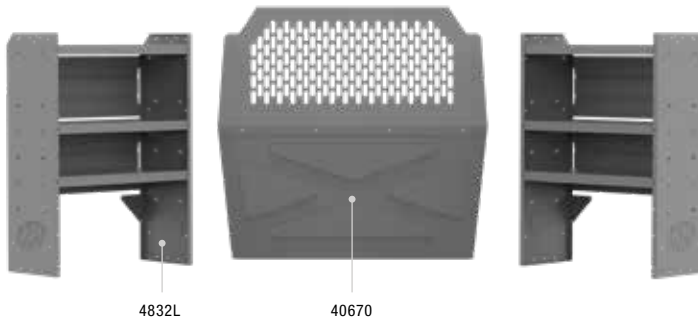

PROMASTER CITY VAN PACKAGES

COMMERCIAL SHELVING 43" H Shelves // Compact Cargo Vans

40TCL PACKAGE 122" WB		
Part #	Description	Qty
40670	Partition	1
4832L	32" W X 14" D X 43" H Shelves	2