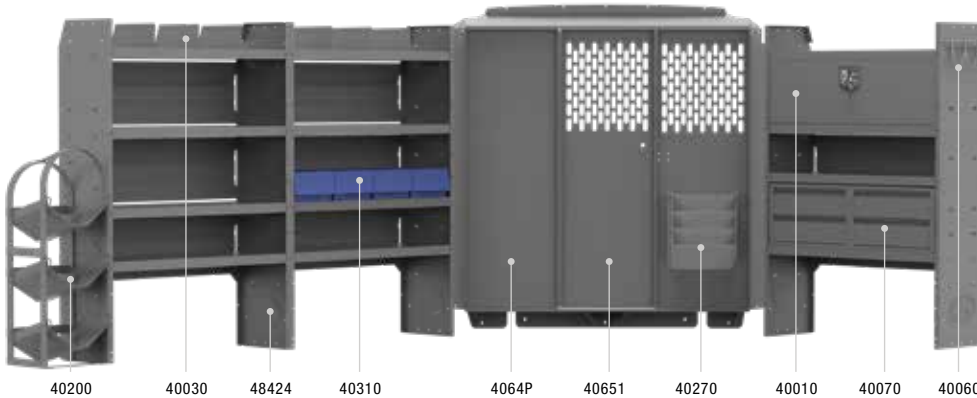

HVAC 60" H Shelves // Low/High Roof

Above illustration is for 45PMS