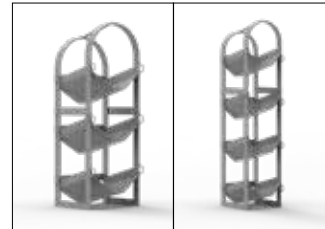

REFRIGERANT TANK RACKS

- 40200 3-Tier Rack
- 40100 4-Tier Rack