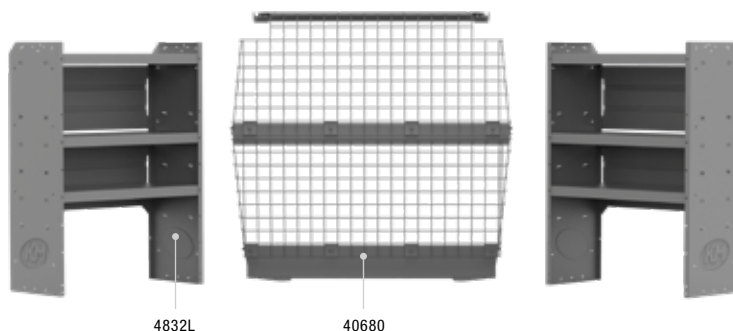

COMMERCIAL SHELVING (Wire Partition) 43" H Shelves // Compact Cargo Vans

47TCL PACKAGE 122" WB		
Part #	Description	Qty
40680	Partition	1
4832L	32" W X 14" D X 43" H Shelves	2