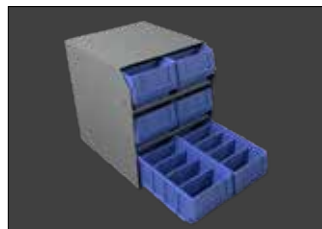

40380 4 TOTE SHELF CABINET WITH 4-40350 TOTE TRAYS

40360 PLASTIC TOTE WITH SHOULDER STRAP
6" W x 12" H x 13.5" D

40340 STEEL SHELF CABINET

The Steel Shelf Cabinet includes 6 Small Parts Bins that lock securely in the unit and mounts to flat shelves and surfaces.