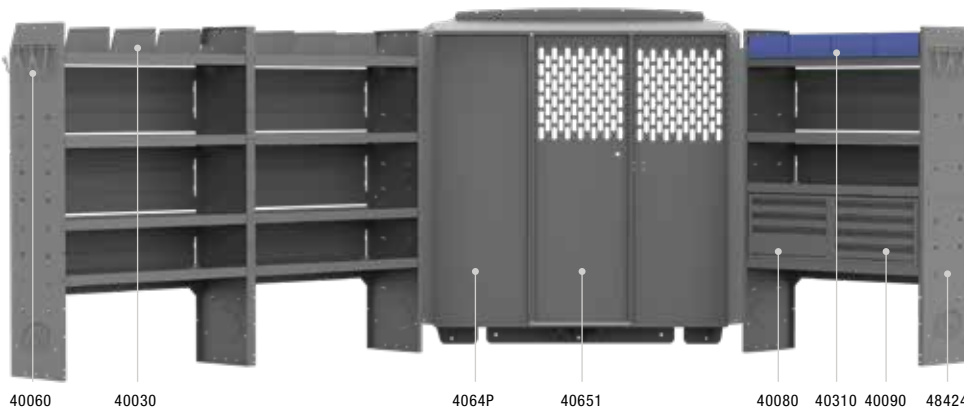

GENERAL SERVICE 60" H Shelves // Low/High Roof

Above illustration is for 41PMS

41PMS PACKAGE 136" WB		
Part #	Description	Qty
40651	Partition	1
4064P	Wing Kit	1
48424	42" W X 14" D X 60" H Shelves	3
40090	Steel 4 Drawer Cabinet	1
40080	Steel 3 Drawer Cabinet	1
40060	3-Prong "J" Hooks	2
40030	Shelf Dividers (Set of 6)	1
40310	Plastic Shelf Bins	4

41PML PACKAGE 159" WB		
Part #	Description	Qty
40651	Partition	1
4064P	Wing Kit	1
48524	52" W X 14" D X 60" H Shelves	3
40090	Steel 4 Drawer Cabinet	1
40080	Steel 3 Drawer Cabinet	1
40060	3-Prong "J" Hooks	2
40030	Shelf Dividers (Set of 6)	1
40310	Plastic Shelf Bins	5
48190	10" W X 2.75" H Shelf Lip	1