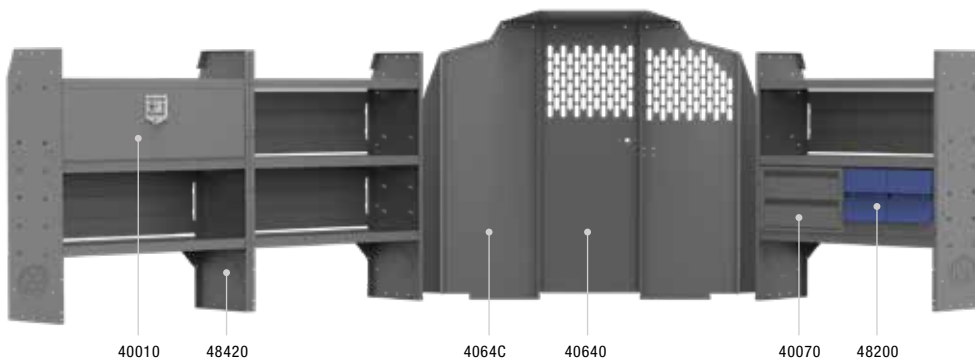

TRADESMAN SERVICE 46" H Shelves // Low Roof Cargo Vans

4010C PACKAGE 135" WB

Part #	Description	Qty
40640	Partition	1
4064C	Wing Kit	1
48420	42" W X 14" D X 46" H Shelves	3
40010	42" W Shelf Door Kit	1
40070	Steel 2 Drawer Cabinet	1
48200	Plastic Shelf Bin Module	1