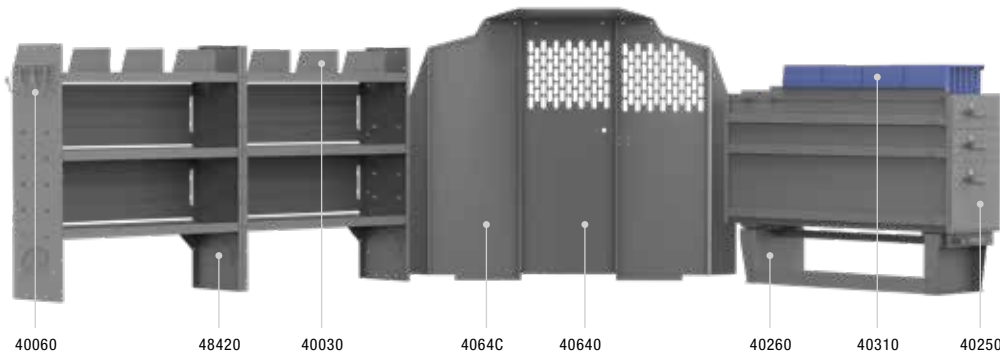

EZ GENERAL SERVICE 46" H Shelves // Low Roof Cargo Vans

4007C PACKAGE 135" WB

Part #	Description	Qty
40640	Partition	1
4064C	Wing Kit	1
48420	42" W X 14" D X 46" H Shelves	2
40250	Steel 3 Drawer Long Cabinet	1
40260	Rotating Wheel Well Stand	1
40060	3-Prong "J" Hook	1
40310	10" Plastic Shelf Bins	4
40030	Shelf Dividers (Set of 6)	1