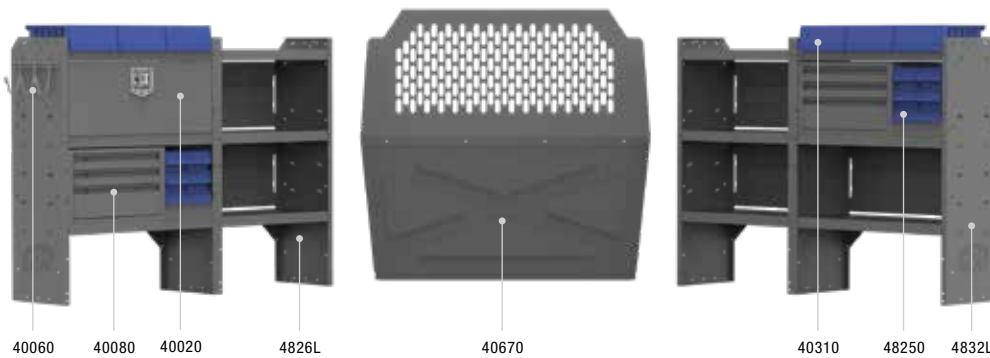

GENERAL SERVICE 43" H Shelves // Compact Cargo Vans

402CE PACKAGE 115" WB		
Part #	Description	Qty
40670	Partition	1
4832L	32" W X 14" D X 43" H Shelves	2
4826L	26" W X 14" D X 43" H Shelves	2
40020	32" W Shelf Door Kit	1
40080	Steel 3 Drawer Cabinets	2
40060	3-Prong "J" Hook	1
48250	Plastic Shelf Bin Modules	2
40310	10" W Plastic Shelf Bins	6