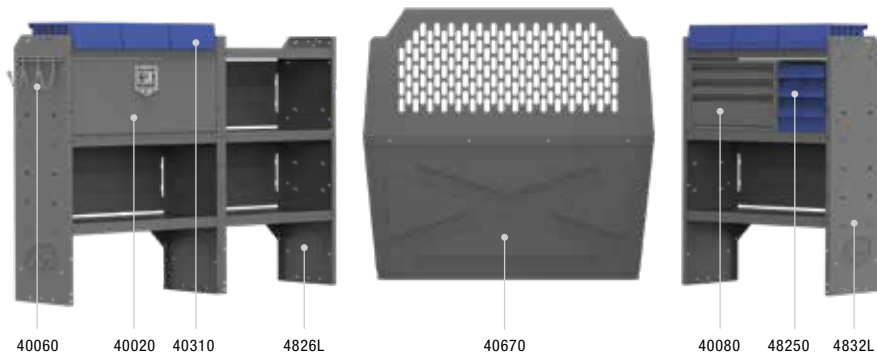

CITY EXPRESS VAN PACKAGES

ELECTRICAL CONTRACTOR 43" H Shelves // Compact Cargo Vans

404CE PACKAGE 115" WB		
Part #	Description	Qty
40670	Partition	1
4832L	32" W X 14" D X 43" H Shelves	2
4826L	26" W X 14" D X 43" H Shelf	1
40020	32" W Shelf Door Kit	1
40080	Steel 3-Drawer Cabinet	1
40060	3-Prong "J" Hook	1
40310	10" W Plastic Shelf Bins	6
48250	Plastic Shelf Bin Module	1