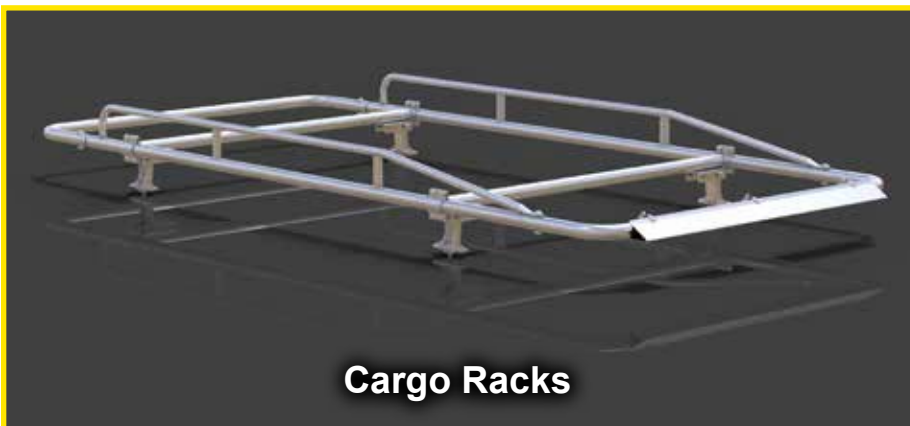

## **CITY EXPRESS**

4A821 2 Crossbar Rack\*

4A822 3rd Crossbar

40830 Retractable Ratchet Straps (Pair)

**Cargo Racks**

---