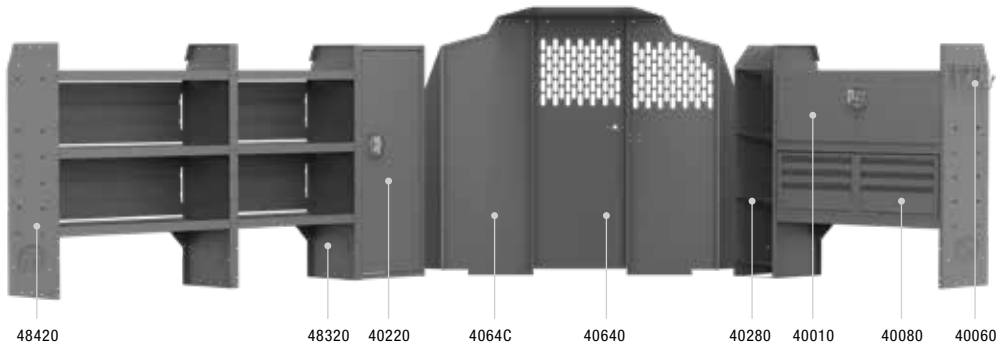

GMC SAVANA/CHEVROLET EXPRESS VAN PACKAGES

AMERICA'S MOST POPULAR 46" H Shelves // Low Roof Cargo Vans