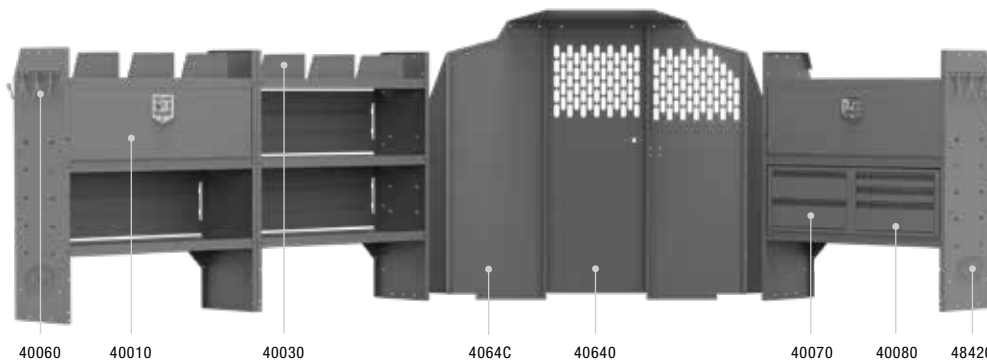

GENERAL SERVICE 46" H Shelves // Low Roof Cargo Vans

4004C PACKAGE 135" WB		
Part #	Description	Qty
40640	Partition	1
4064C	Wing Kit	1
48420	42" W X 14" D X 46" H Shelves	3
40010	42" W Shelf Door Kits	2
40070	Steel 2 Drawer Cabinet	1
40080	Steel 3 Drawer Cabinet	1
40060	3-Prong "J" Hooks	2
40030	Shelf Dividers (Set of 6)	1