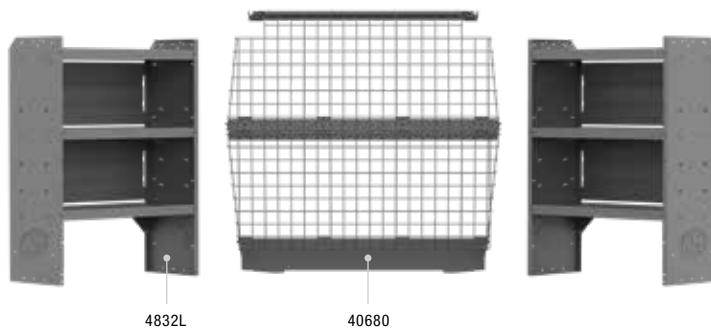

COMMERCIAL SHELVING (Wire Partition) 43" H Shelves // Compact Cargo Vans

47TCL PACKAGE 115" WB		
Part #	Description	Qty
40680	Partition	1
4832L	32" W X 14" D X 43" H Shelves	2