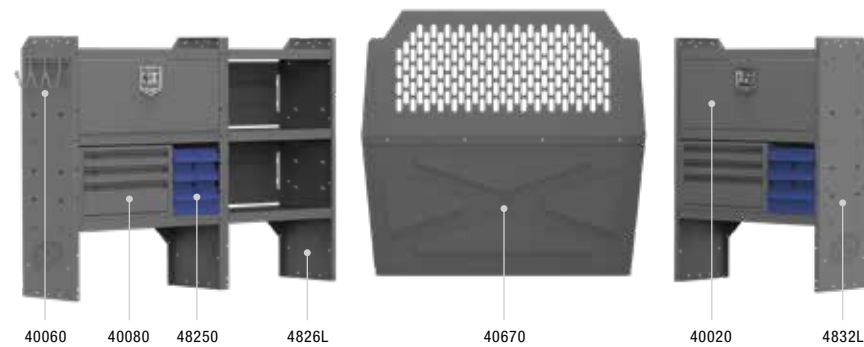

TELECOM 43" H Shelves // Compact Cargo Vans

406CE PACKAGE 115" WB		
Part #	Description	Qty
40670	Partition	1
4832L	32" W X 14" D X 43" H Shelves	2
4826L	26" W X 14" D X 43" H Shelf	1
40020	32" W Shelf Door Kits	2
40080	Steel 3 Drawer Cabinets	2
48250	Plastic Shelf Bin Modules	2
40060	3-Prong "J" Hook	1