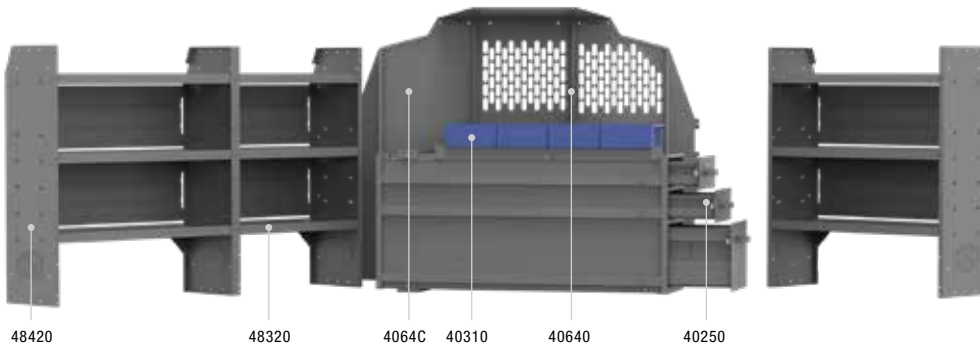

4011C PACKAGE 135" WB		
Part #	Description	Qty
40640	Partition	1
4064C	Wing Kit	1
48420	42" W X 14" D X 46" H Shelves	2
48320	32" W X 14" D X 46" H Shelf	1
40010	42" W Shelf Door Kit	1
40080	Steel 3-Drawer Cabinets	2
40220	Steel Locker 18" W X 46" H	1
40280	Standing Binder Rack	1
40060	3-Prong "J" Hook	1

EZ ALL TRADES 46" H Shelves // Low Roof Cargo Vans