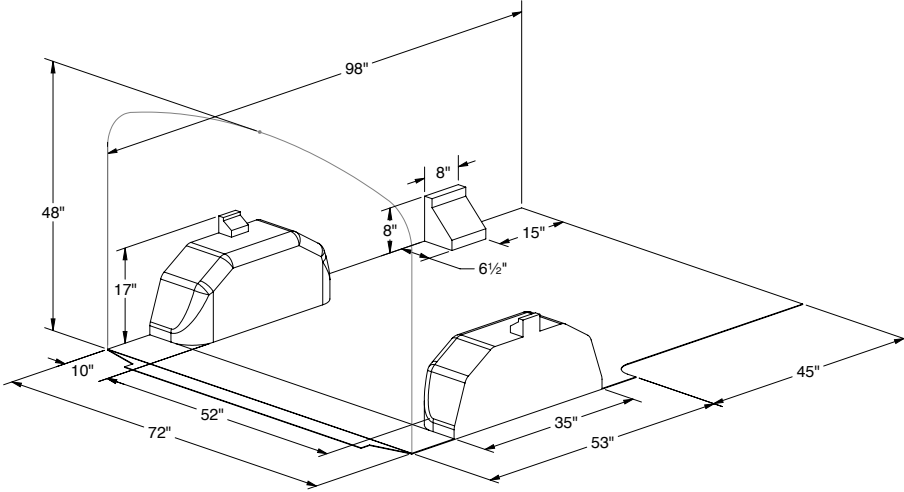

CUSTOMIZATIONS

GMC SAVANA/CHEVROLET EXPRESS 135" SWB

Download this spec sheet and van floor template in PDF format from kargomaster.com/vanlayouts/gmc-chevroletexpress-135swb.pdf