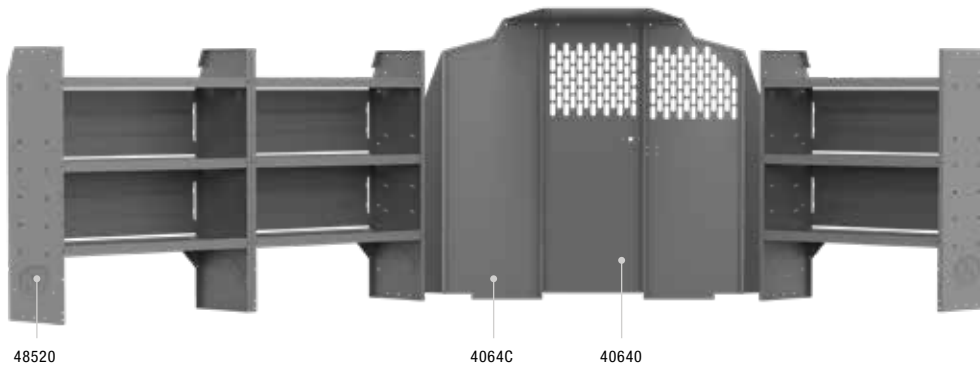

4012C PACKAGE 135" WB		
Part #	Description	Qty
40640	Partition	1
4064C	Wing Kit	1
48420	42" W X 14" D X 46" H Shelves	2
48320	32" W X 14" D X 46" H Shelf	1
40250	Steel 3 Drawer Long Cabinet	1
40310	10" Plastic Shelf Bins	4

BASE 46" H Shelves // Low Roof Cargo Vans

4013C PACKAGE 155" WB		
Part #	Description	Qty
40640	Partition	1
4064C	Wing Kit	1
48520	52" W X 14" D X 46" H Shelves	3