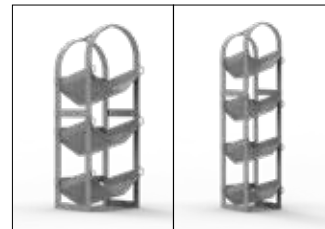

REFRIGERANT TANK RACKS

- 40200 3-Tier Rack
- 40100 4-Tier Rack