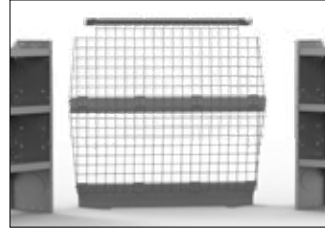

WIRE PARTITION

- 40680 Chevrolet City Express