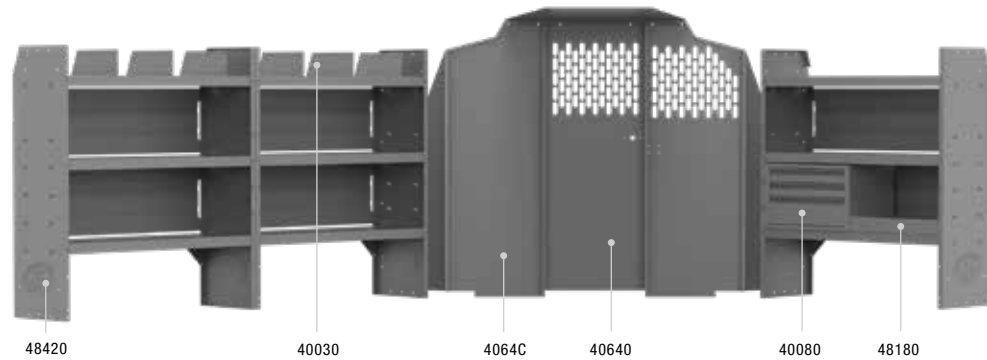

COMMERCIAL BIN 46" H Shelves // Low Roof Cargo Vans

4003C PACKAGE 135" WB		
Part #	Description	Qty
40640	Partition	1
4064C	Wing Kit	1
48420	42" W X 14" D X 46" H Shelves	3
40080	Steel 3 Drawer Cabinet	1
40030	Shelf Dividers (Set of 6)	1
48180	20" L Shelf Lip	1