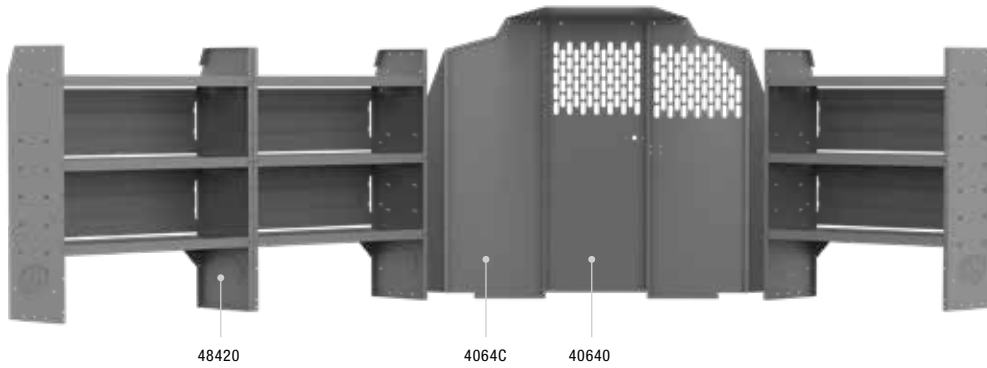

GMC SAVANA/CHEVROLET EXPRESS VAN PACKAGES

BASE 46" H Shelves // Low Roof Cargo Vans

4001C PACKAGE 135" WB		
Part #	Description	Qty
40640	Partition	1
4064C	Wing Kit	1
48420	42" W X 14" D X 46" H Shelves	3