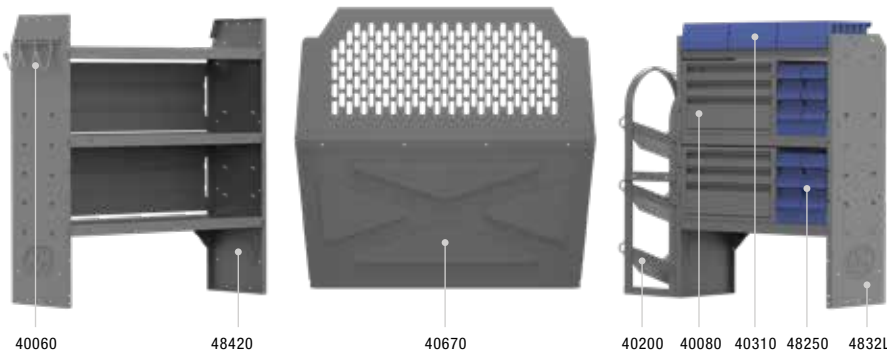

HVAC 43" H Shelves // Compact Cargo Vans

405CE PACKAGE 115" WB		
Part #	Description	Qty
40670	Partition	1
4832L	32" W X 14" D X 43" H Shelf	1
48420	42" W X 14" D X 46" H Shelf	1
40080	Steel 3-Drawer Cabinets	2
40200	3 Tier Refrigerant Tank Rack	1
40060	3-Prong "J" Hook	1
40310	10" W Plastic Shelf Bins	3
48250	Plastic Shelf Bin Modules	2