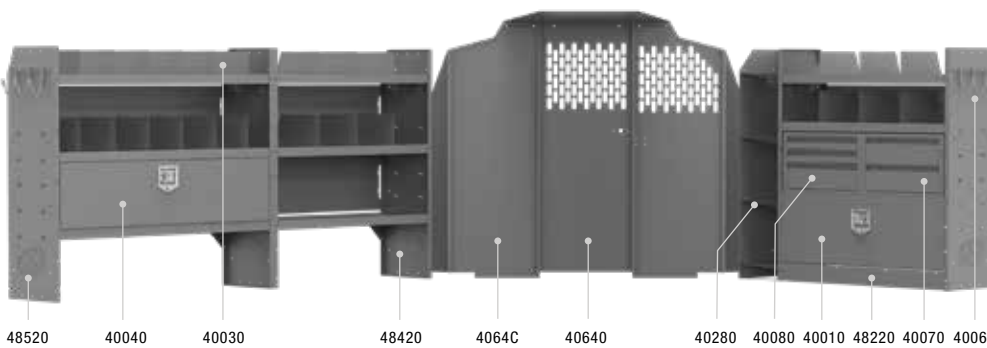

GENERAL CONTRACTOR 46" H Shelves // Low Roof Cargo Vans

4002C PACKAGE 135" WB		
Part #	Description	Qty
40640	Partition	1
4064C	Wing Kit	1
48420	42" W X 14" D X 46" H Shelves	2
48520	52" W X 14" D X 46" H Shelf	1
40010	42" W Shelf Door Kit	1
40040	52" W Shelf Door Kit	1
40070	Steel 2 Drawer Cabinet	1
40080	Steel 3 Drawer Cabinet	1
40280	Standing Binder Rack	1
40060	3-Prong "J" Hooks	2
40030	Shelf Dividers (Set of 6)	4
48220	42" W x 3.5" Floor Angle	1