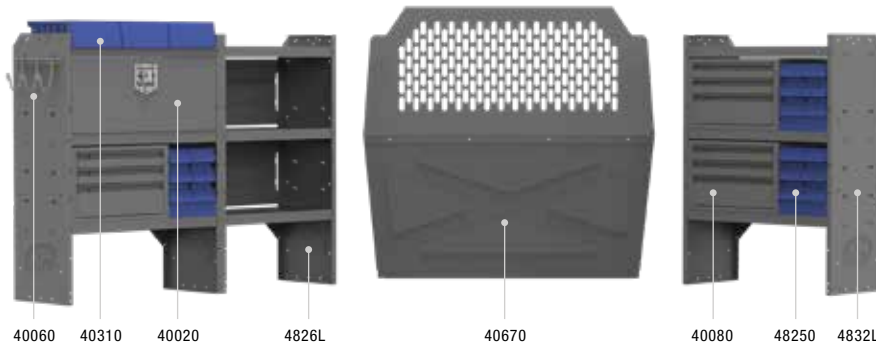

PLUMBING 43" H Shelves // Compact Cargo Vans

403CE PACKAGE 115" WB		
Part #	Description	Qty
40670	Partition	1
4832L	32" W X 14" D X 43" H Shelves	2
4826L	26" W X 14" D X 43" H Shelf	1
40020	32" W Shelf Door Kit	1
40080	Steel 3 Drawer Cabinets	3
40060	3-Prong "J" Hook	1
48250	Plastic Shelf Bin Modules	3
40310	10" W Plastic Shelf Bins	3