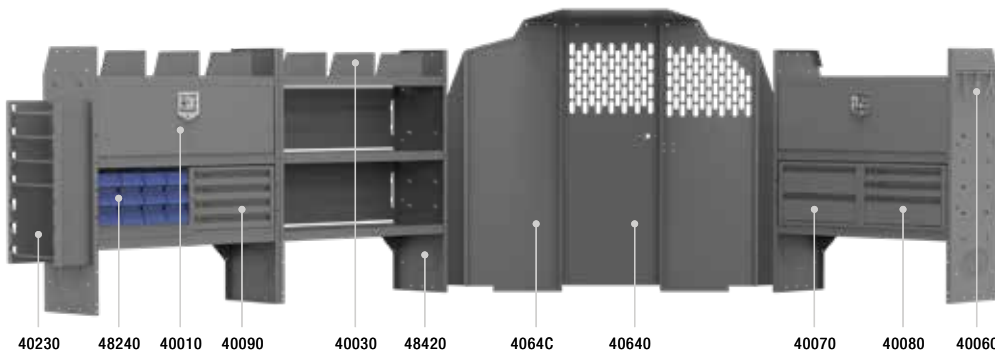

GMC SAVANA/CHEVROLET EXPRESS VAN PACKAGES

ELECTRIC & GAS APPLIANCE REPAIR 46" H Shelves // Low Roof Cargo Vans

4005C PACKAGE 135" WB

40640	Partition	1
4064C	Wing Kit	1
48420	42" W X 14" D X 46" H Shelves	3
40010	42" W Shelf Door Kits	2
40070	Steel 2 Drawer Cabinet	1
40080	Steel 3 Drawer Cabinet	1
40090	Steel 4 Drawer Cabinet	1
40230	5 Spindle Wire Reel Holder	1
40060	3-Prong "J" Hook	1
40030	Shelf Dividers (Set of 6)	1
48240	Plastic Shelf Bin Module	1