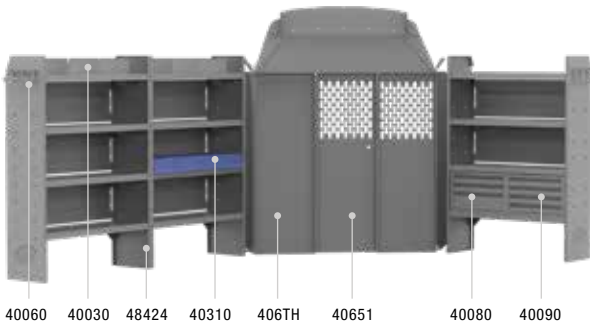

GENERAL SERVICE 60" H Shelves // Mid/High Roof Cargo Vans

Above illustration is for 41TRM

41TRM PACKAGE 130" WB		
Part #	Description	Qty
40651	Partition	1
406TH	Wing Kit	1
48424	42" W X 14" D X 60" H Shelves	3
40090	Steel 4 Drawer Cabinet	1
40080	Steel 3 Drawer Cabinet	1
40060	3-Prong "J" Hooks	2
40030	Shelf Dividers (Set of 6)	1
40310	Plastic Shelf Bins	4

41TLM PACKAGE 148" WB		
Part #	Description	Qty
40651	Partition	1
406TH	Wing Kit	1
48524	52" W X 14" D X 60" H Shelves	3
40090	Steel 4 Drawer Cabinet	1
40080	Steel 3 Drawer Cabinet	1
40060	3-Prong "J" Hooks	2
40030	Shelf Dividers (Set of 6)	1
40310	Plastic Shelf Bins	5
48190	10" W X 2.75" H Shelf Lip	1