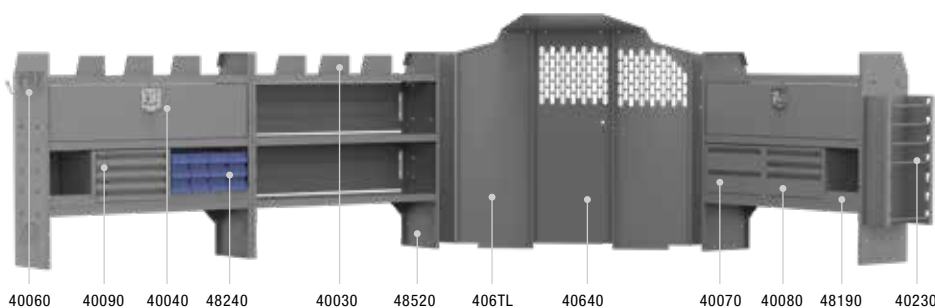

ELECTRICAL CONTRACTOR 46" H Shelves // Low Roof Cargo Vans

42TLL PACKAGE 148" WB		
Part #	Description	Qty
40640	Partition	1
406TL	Wing Kit	1
48520	52" W X 14" D X 46" H Shelves	3
40040	52" W Shelf Door Kits	2
40070	Steel 2 Drawer Cabinet	1
40080	Steel 3 Drawer Cabinet	1
40090	Steel 4 Drawer Cabinet	1
40230	Wire Reel Holder 5 Spindle	1
40030	Shelf Dividers (Set of 6)	1
40060	3-Prong "J" Hook	1
48190	10" W X 2.75" H Shelf Lips	2
48240	20" Plastic Shelf Bin Module	1