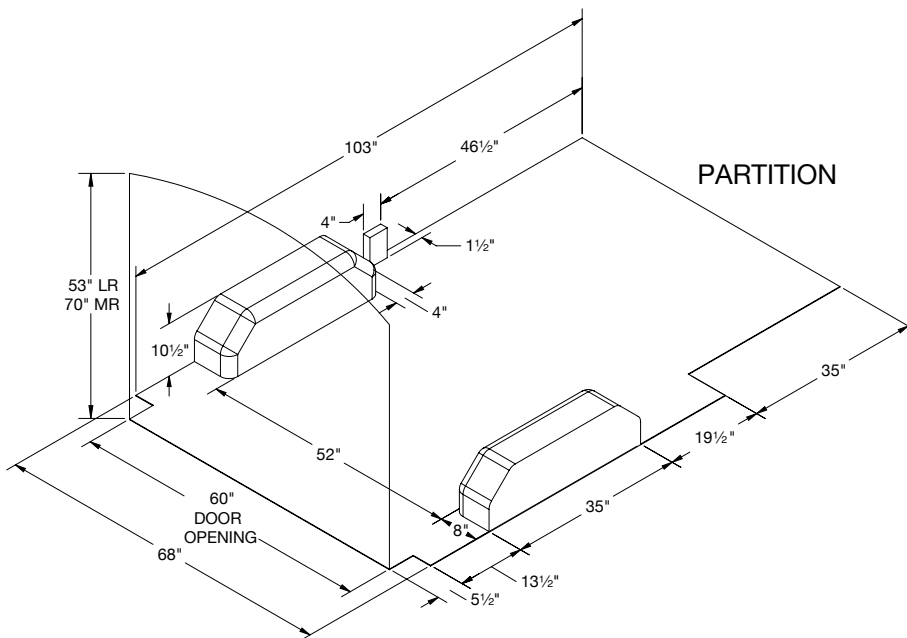

TRANSIT 130" WB STANDARD

Download this spec sheet and van floor template in PDF format from kargomaster.com/vanlayouts/transit130std.pdf