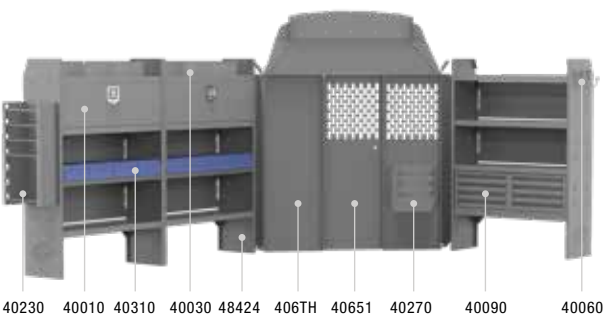

ELECTRICAL CONTRACTOR 60" H Shelves // Mid/High Roof Cargo Vans

Above illustration is for 42TRM

42TRM PACKAGE 130" WB		
Part #	Description	Qty
40651	Partition	1
406TH	Wing Kit	1
48424	42" W X 14" D X 60" H Shelves	3
40010	42" W Shelf Door Kits	2
40090	Steel 4 Drawer Cabinets	2
40230	Wire Reel Holder 5 Spindle	1
40060	3-Prong "J" Hook	1
40270	Hanging File Rack	1
40030	Shelf Dividers (Set of 6)	1
40310	Plastic Shelf Bins	8

42TLM PACKAGE 148" WB		
Part #	Description	Qty
40651	Partition	1
406TH	Wing Kit	1
48524	52" W X 14" D X 60" H Shelves	3
40040	52" W Shelf Door Kits	2
40090	Steel 4 Drawer Cabinets	2
40230	Wire Reel Holder 5 Spindle	1
40060	3-Prong "J" Hook	1
40270	Hanging File Rack	1
40030	Shelf Dividers (Set of 6)	1
40310	Plastic Shelf Bins	10
48190	10" W X 2.75" H Shelf Lip	1