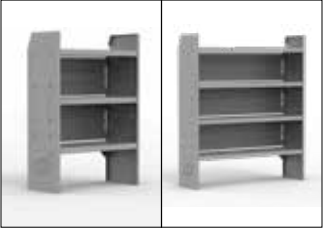

STEEL SHELF UNITS

- 4826L 26" W x 43" H x 14" D (TC)
- 4832L 32" W x 43" H x 14" D (TC)
- 4832O 32" W x 46" H x 14" D
- 48324 32" W x 60" H x 14" D
- 4842O 42" W x 46" H x 14" D
- 48424 42" W x 60" H x 14" D
- 4852O 52" W x 46" H x 14" D
- 48524 52" W x 60" H x 14" D