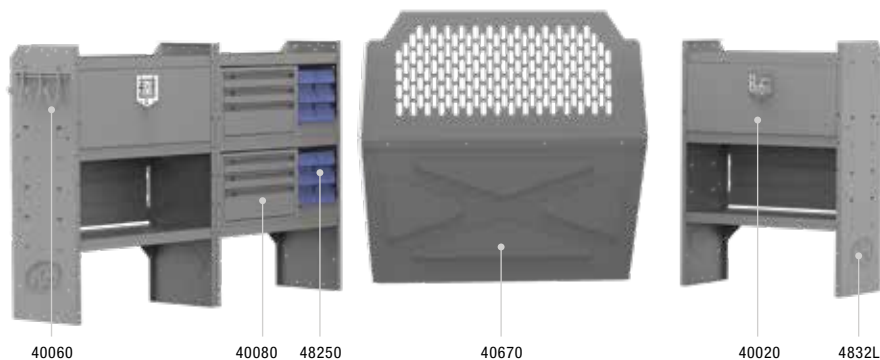

TELECOM 43" H Shelves // Compact Cargo Vans

46TCL PACKAGE 120" WB		
Part #	Description	Qty
40670	Partition	1
4832L	32" W X 14" D X 43" H Shelves	3
40020	32" W Shelf Door Kits	2
40080	Steel 3 Drawer Cabinets	2
48250	Plastic Shelf Bin Modules	2
40060	3-Prong "J" Hook	1