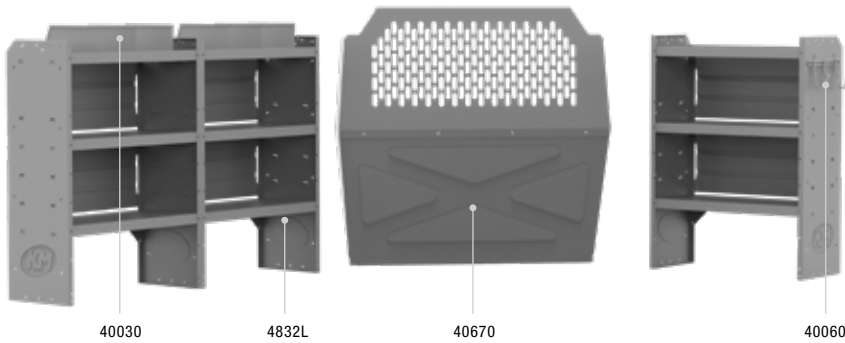

DELUXE COMMERCIAL SHELVING 43" H Shelves // Compact Cargo Vans

41TCL PACKAGE 120" WB		
Part #	Description	Qty
40670	Partition	1
4832L	32" W X 14" D X 43" H Shelves	3
40060	3-Prong "J" Hook	1
40030	Shelf Dividers (Set of 6)	1