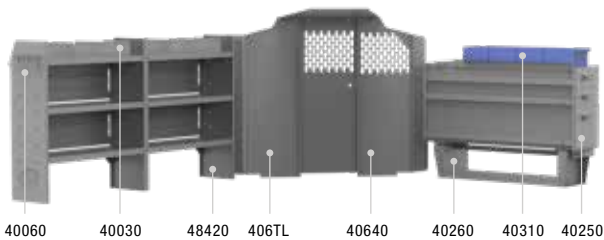

EZ GENERAL SERVICE 46" H Shelves // Low Roof Cargo Vans

Above illustration is for 47TRL

47TRL PACKAGE 130" WB		
Part #	Description	Qty
40640	Partition	1
406TL	Wing Kit	1
48420	42" W X 14" D X 46" H Shelves	2
40250	Steel 3 Drawer Long Cabinet	1
40260	Rotating Wheel Well Stand	1
40060	3-Prong "J" Hook	1
40030	Shelf Dividers (Set of 6)	1
40310	Plastic Shelf Bins	4

48TLL PACKAGE 148" WB		
Part #	Description	Qty
40640	Partition	1
406TL	Wing Kit	1
48520	52" W X 14" D X 46" H Shelves	2
40250	Steel 3 Drawer Long Cabinet	1
40260	Rotating Wheel Well Stand	1
40060	3-Prong "J" Hook	1
40030	Shelf Dividers (Set of 6)	1
40310	Plastic Shelf Bins	4