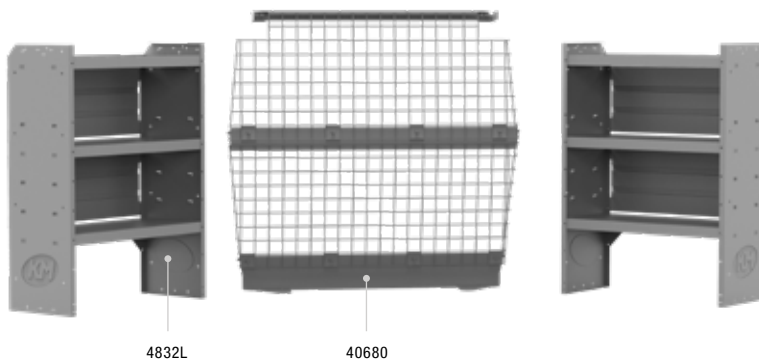

COMMERCIAL SHELVING (Wire Partition) 43" H Shelves // Compact Cargo Vans

47TCL PACKAGE 120" WB		
Part #	Description	Qty
40680	Partition	1
4832L	32" W X 14" D X 43" H Shelves	2