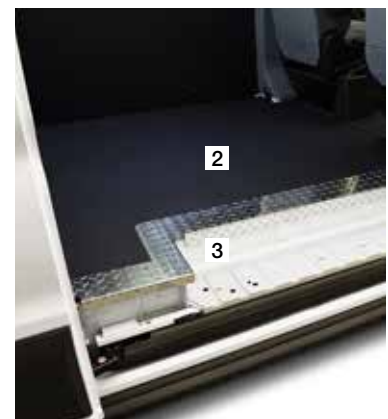

TRANSIT-SPECIFIC PRODUCTS

Transit Safety Products

Safety is an important factor for work truck users and our new line of Transit cargo van safety products makes your vans even safer.

1

40450 TRANSIT REAR DOOR SAFETY GRAB HANDLES

These Grab Handles are custom designed for the Transit full size vans. The kit includes 2 Grab Handles and mounting hardware. Super easy to install ... no drilling is required. Painted safety orange, these handles are a safety for anyone who is in and out of the rear door frequently.

2

TRANSIT FLOOR MATS

Available in 3 sizes, these non-slip surface Floor Mats are highly engineered and custom cut to fit the Transit full size vans. These mats are strong and tear resistant which provide a safe platform with which to work. The bottom of the floor mats are ribbed to align with the ribs in the van floor to provide a smooth surface on top.

- 40461 TRANSIT 130" WB FLOOR MAT
- 40462 TRANSIT 148" WB FLOOR MAT
- 40464 TRANSIT 148" WB EXT FLOOR MAT

3

TRANSIT SIDE & REAR DOOR THRESHOLDS

These are made from aluminum tread plate and are durable and attractive. They protect thresholds from damage. They can be easily installed in any wheel base Transit van. These do not replace factory thresholds and are designed to be used with after market floor mats, such as Kargo Master 40461 or 40462. Kit includes both curbside and rear door thresholds.

- 40463 TRANSIT 130" & 148" WB THRESHOLDS

Driver Convenience Counts

40240 TRANSIT DRIVER DATA FILE 8" W X 18" H X 22" D

This heavy-duty cabinet sits between the driver and passenger seat. The hinged lockable top has a clip to hold papers while driving and inside the data file are rails to hold Pendaflex-style hanging folders.