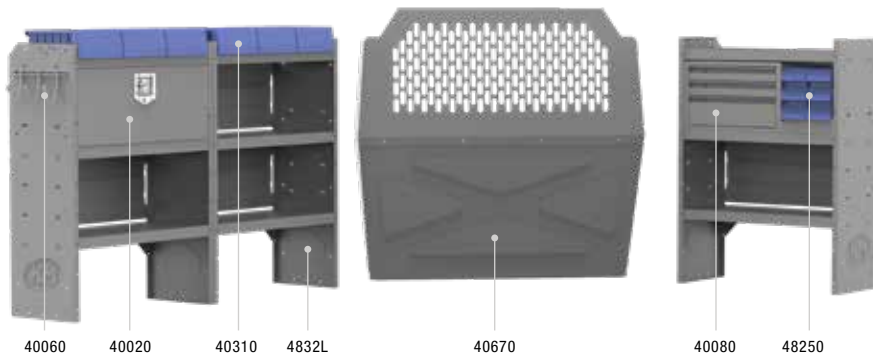

TRANSIT CONNECT VAN PACKAGES

ELECTRICAL CONTRACTOR 43" H Shelves // Compact Cargo Vans

44TCL PACKAGE 120" WB		
Part #	Description	Qty
40670	Partition	1
4832L	32" W X 14" D X 43" H Shelves	3
40020	32" W Shelf Door Kit	1
40080	Steel 3-Drawer Cabinet	1
40060	3-Prong "J" Hook	1
40310	Plastic Shelf Bins	6
48250	Plastic Shelf Bin Module	1