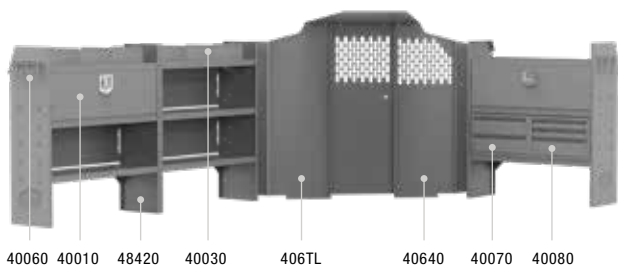

GENERAL SERVICE 46" H Shelves // Low Roof Cargo Vans

44TRL PACKAGE 130" WB		
Part #	Description	Qty
40640	Partition	1
406TL	Wing Kit	1
48420	42" W X 14" D X 46" H Shelves	3
40070	Steel 2 Drawer Cabinet	1
40080	Steel 3 Drawer Cabinets	1
40010	42" W Shelf Door Kits	2
40060	3-Prong "J" Hooks	2
40030	Shelf Dividers (Set of 6)	1

41TLL PACKAGE 148" WB		
Part #	Description	Qty
40640	Partition	1
406TL	Wing Kit	1
48520	52" W X 14" D X 46" H Shelves	3
40070	Steel 2 Drawer Cabinet	1
40080	Steel 3 Drawer Cabinets	1
40040	52" W Shelf Door Kits	2
40060	3-Prong "J" Hooks	2
40030	Shelf Dividers (Set of 6)	1
48190	10" W X 2.75" H Shelf Lip	1

Above illustration is for 44TRL