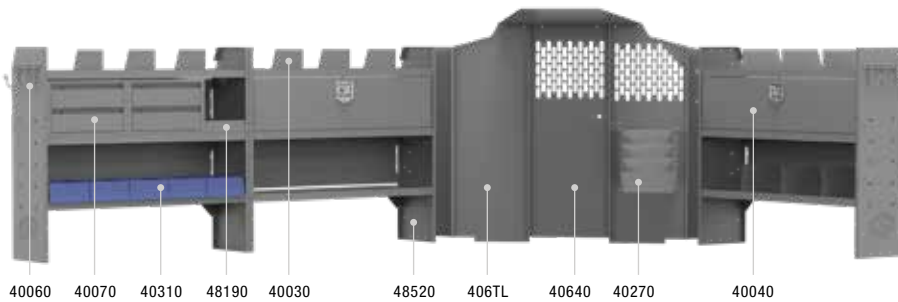

SECURITY 46" H Shelves // Low Roof Cargo Vans

43TLL PACKAGE 148" WB		
Part #	Description	Qty
40640	Partition	1
406TL	Wing Kit	1
48520	52" W X 14" D X 46" H Shelves	3
40040	52" W Shelf Door Kits	2
40070	Steel 2 Drawer Cabinets	2
40270	Hanging File Rack	1
40060	3-Prong "J" Hooks	2
40310	Plastic Shelf Bins	5
40030	Shelf Dividers (Set of 6)	2
48190	10" W X 2.75" H Shelf Lip	1