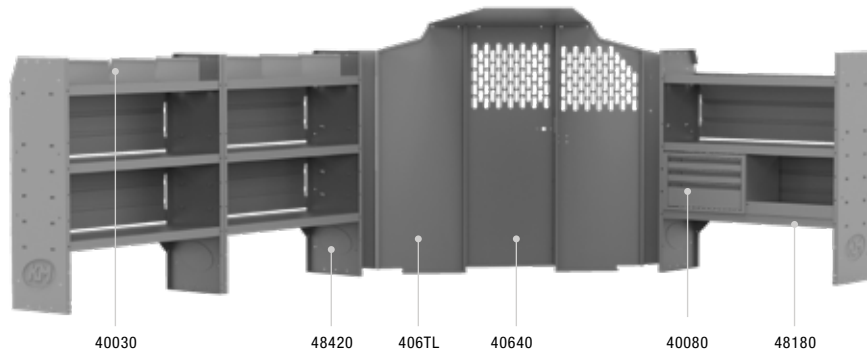

TRANSIT VAN PACKAGES

COMMERCIAL BIN 46" H Shelves // Low Roof Cargo Vans

43TRL PACKAGE 130" WB		
Part #	Description	Qty
40640	Partition	1
406TL	Wing Kit	1
48420	42" W X 14" D X 46" H Shelves	3
40080	Steel 3 Drawer Cabinet	1
40030	Shelf Dividers (Set of 6)	1
48180	20" W X 2.75" H Shelf Lip	1