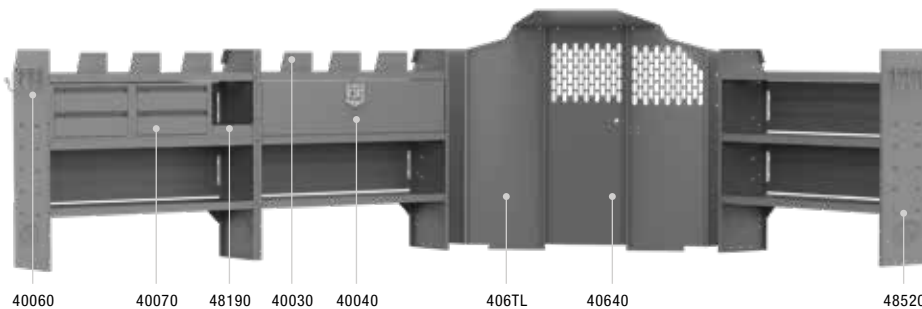

TELECOM 46" H Shelves // Low Roof Cargo Vans

44TLL PACKAGE 148" WB		
Part #	Description	Qty
40640	Partition	1
406TL	Wing Kit	1
48520	52" W X 14" D X 46" H Shelves	3
40070	Steel 2 Drawer Cabinets	2
40040	52" W Shelf Door Kit	1
40060	3-Prong "J" Hooks	2
40030	Shelf Dividers (Set of 6)	1
48190	10" W X 2.75" H Shelf Lip	1