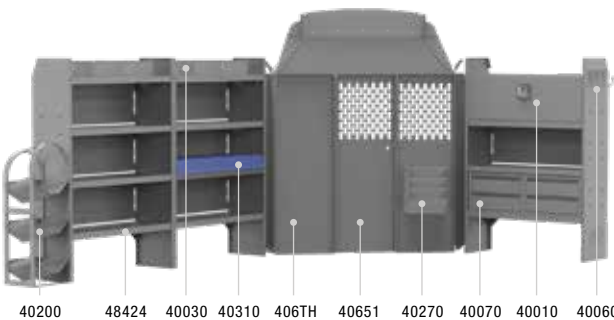

HVAC 60" H Shelves // Mid/High Roof Cargo Vans

Above illustration is for 45TRM

45TRM PACKAGE 130" WB		
Part #	Description	Qty
40651	Partition	1
406TH	Wing Kit	1
48424	42" W X 14" D X 60" H Shelves	3
40010	42" W Shelf Door Kit	1
40070	Steel 2 Drawer Cabinets	2
40200	3-Tank Refrigerant Rack	1
40270	Hanging File Rack	1
40060	3-Prong "J" Hook	1
40030	Shelf Dividers (Set of 6)	1
40310	Plastic Shelf Bins	4

45TLM PACKAGE 148" WB		
Part #	Description	Qty
40651	Partition	1
406TH	Wing Kit	1
48524	52" W X 14" D X 60" H Shelves	3
40040	52" W Shelf Door Kit	1
40070	Steel 2 Drawer Cabinets	2
40200	3-Tank Refrigerant Rack	1
40270	Hanging File Rack	1
40060	3-Prong "J" Hook	1
40030	Shelf Dividers (Set of 6)	1
40310	Plastic Shelf Bins	5
48190	10" W X 2.75" H Shelf Lip	1