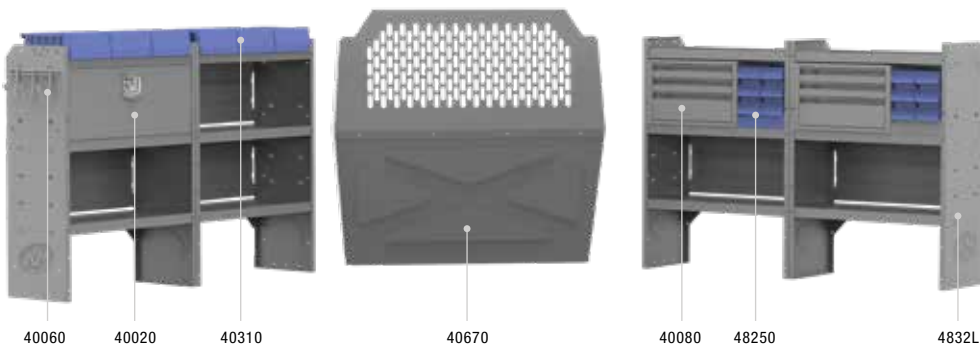

GENERAL SERVICE 43" H Shelves // Compact Cargo Vans

42TCL PACKAGE 120" WB		
Part #	Description	Qty
40670	Partition	1
4832L	32" W X 14" D X 43" H Shelves	4
40060	3-Prong "J" Hook	1
40310	10" W Plastic Shelf Bins	6
40020	32" W Shelf Door Kit	1
40080	Steel 3 Drawer Cabinets	2
48250	Plastic Shelf Bin Modules	2