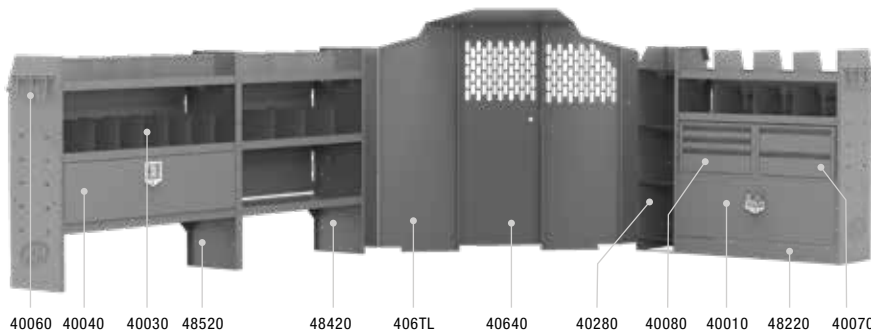

GENERAL CONTRACTOR 46" H Shelves // Low Roof Cargo Vans

42TRL PACKAGE 130" WB		
Part #	Description	Qty
40640	Partition	1
406TL	Wing Kit	1
48420	42" W X 14" D X 46" H Shelves	2
48520	52" W X 14" D X 46" H Shelf	1
40010	42" W Shelf Door Kit	1
40040	52" W Shelf Door Kit	1
40070	Steel 2 Drawer Cabinet	1
40080	Steel 3 Drawer Cabinet	1
40280	Standing Binder Rack	1
40030	Shelf Dividers (Set of 6)	4
48220	42" W X 3.5" H Floor Angle	1
40060	3-Prong "J" Hooks	2