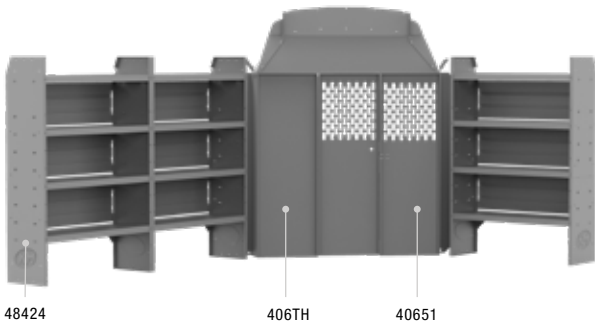

BASE 60" H Shelves // Mid/High Roof Cargo Vans

Above illustration is for 40TRM

40TRM PACKAGE 130" WB		
Part #	Description	Qty
40651	Partition	1
406TH	Wing Kit	1
48424	42" W X 14" D X 60" H Shelves	3

40TLM PACKAGE 148" WB		
Part #	Description	Qty
40651	Partition	1
406TH	Wing Kit	1
48524	52" W X 14" D X 60" H Shelves	3