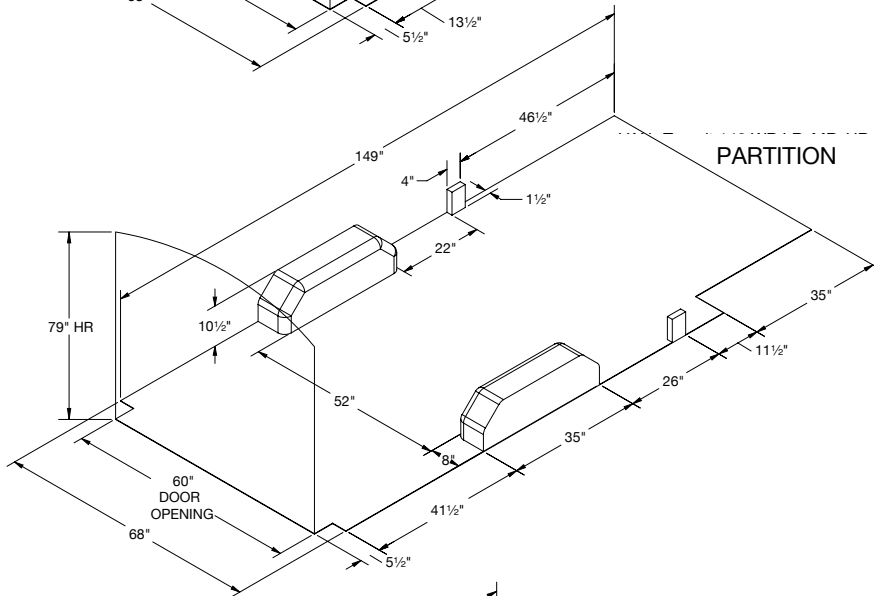

CUSTOMIZATIONS

TRANSIT 148" LWB

Download this spec sheet and van floor template in PDF format from kargomaster.com/vanlayouts/transit148lwb.pdf

TRANSIT 148" LWB EXT.

Download this spec sheet and van floor template in PDF format from kargomaster.com/vanlayouts/transit148lwbext.pdf