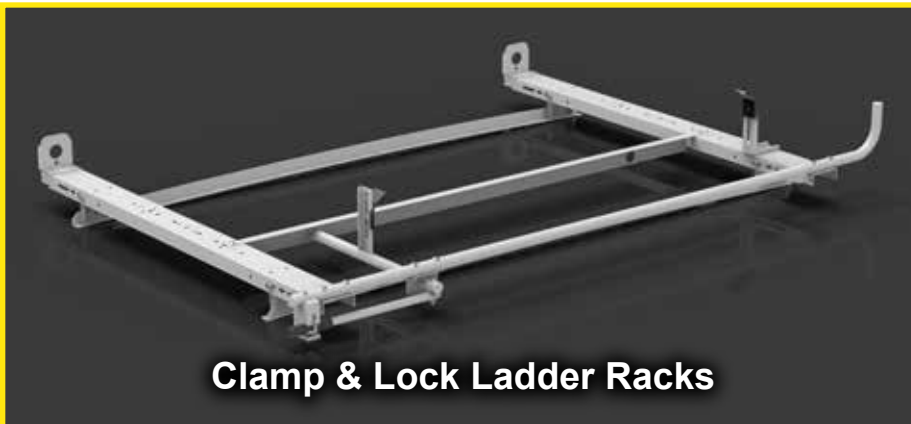

EZ Drop Down Ladder Racks

TRANSIT CONNECT

4A873 Passenger Side

4A813 Driver Side

4A933+4A813

Combo Rack

No Mount Kit Required

TRANSIT LOW ROOF*

4A90L Passenger Side

4A813 Driver Side

4A92L+4A813

Combo Rack

4081T *Required Mount Kit