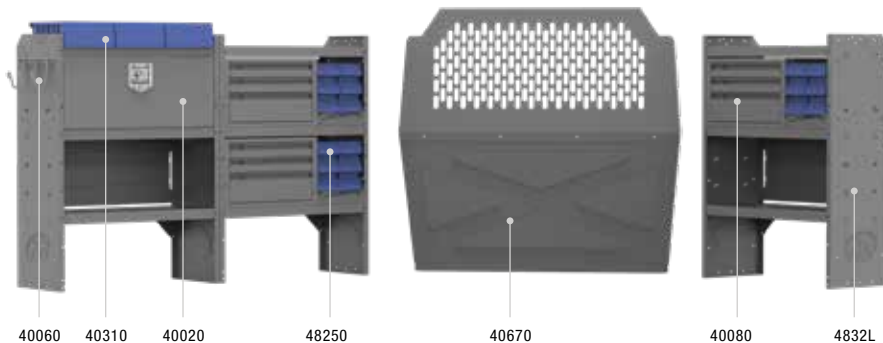

PLUMBING 43" H Shelves // Compact Cargo Vans

43TCL PACKAGE 120" WB		
Part #	Description	Qty
40670	Partition	1
4832L	32" W X 14" D X 43" H Shelves	3
40060	3-Prong "J" Hook	1
48250	Plastic Shelf Bin Modules	3
40020	32" W Shelf Door Kit	1
40080	Steel 3 Drawer Cabinets	3
40310	10" W Plastic Shelf Bins	3