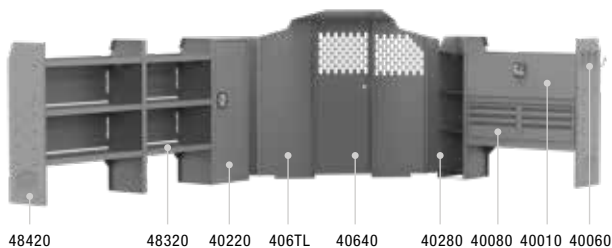

AMERICA'S MOST POPULAR 46" H Shelves // Low Roof Cargo Vans

Above illustration is for 48TRL

48TRL PACKAGE 130" WB		
Part #	Description	Qty
40640	Partition	1
406TL	Wing Kit	1
48420	42" W X 14" D X 46" H Shelves	2
48320	32" W X 14" D X 46" H Shelf	1
40080	Steel 3-Drawer Cabinets	2
40220	Steel Locker 18" W X 46" H	1
40280	Standing Binder Rack	1
40010	42" W Shelf Door Kit	1
40060	3-Prong "J" Hook	1

47TLL PACKAGE 148" WB		
Part #	Description	Qty
40640	Partition	1
406TL	Wing Kit	1
48520	52" W X 14" D X 46" H Shelves	3
40080	Steel 3-Drawer Cabinet	1
40220	Steel Locker 18" W X 46" H	1
40280	Standing Binder Rack	1
40010	42" W Shelf Door Kit	1
40060	3-Prong "J" Hook	1
48190	10" W X 2.75" H Shelf Lip	1