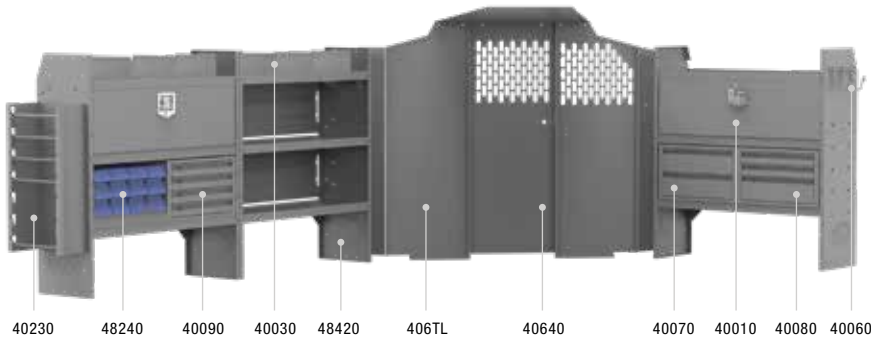

TRANSIT VAN PACKAGES

ELECTRIC & GAS APPLIANCE REPAIR 46" H Shelves // Low Roof Cargo Vans

45TRL PACKAGE 130" WB		
Part #	Description	Qty
40640	Partition	1
406TL	Wing Kit	1
48420	42" W X 14" D X 46" H Shelves	3
40070	Steel 2 Drawer Cabinet	1
40080	Steel 3 Drawer Cabinet	1
40090	Steel 4 Drawer Cabinet	1
40010	42" W Shelf Door Kits	2
40230	Wire Reel Holder 5 Spindle	1
40060	3-Prong "J" Hook	1
48240	20" Plastic Shelf Bin Module	1
40030	Shelf Dividers (Set of 6)	1