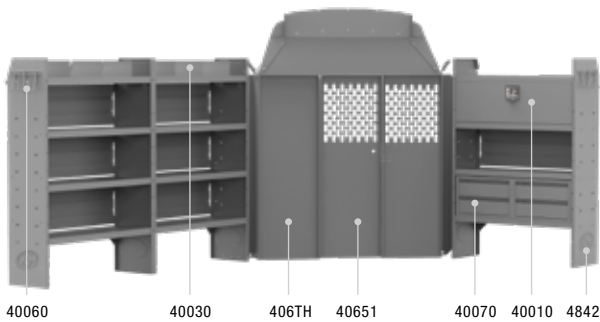

TELECOM 60" H Shelves // Mid/High Roof Cargo Vans

Above illustration is for 44TRM

44TRM PACKAGE 130" WB		
Part #	Description	Qty
40651	Partition	1
406TH	Wing Kit	1
48424	42" W X 14" D X 60" H Shelves	3
40010	42" W Shelf Door Kit	1
40070	Steel 2 Drawer Cabinets	2
40060	3-Prong "J" Hooks	2
40030	Shelf Dividers (Set of 6)	1

44TLM PACKAGE 148" WB		
Part #	Description	Qty
40651	Partition	1
406TH	Wing Kit	1
48524	52" W X 14" D X 60" H Shelves	3
40040	52" W Shelf Door Kit	1
40070	Steel 2 Drawer Cabinets	2
40060	3-Prong "J" Hooks	2
40030	Shelf Dividers (Set of 6)	1
48190	10" W X 2.75" H Shelf Lip	1