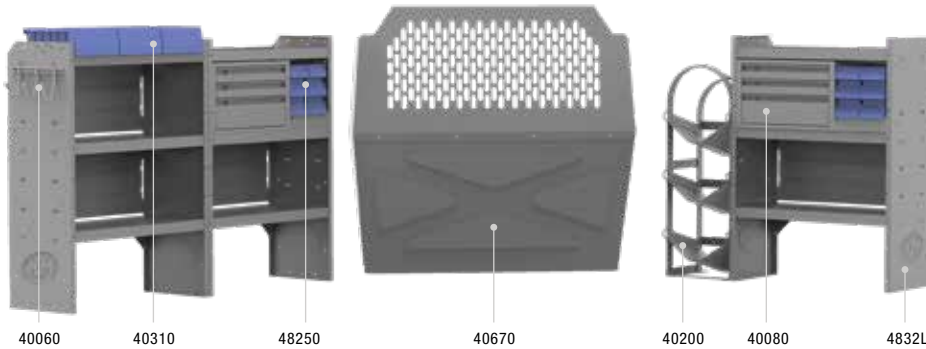

HVAC 43" H Shelves // Compact Cargo Vans

45TCL PACKAGE 120" WB		
Part #	Description	Qty
40670	Partition	1
4832L	32" W X 14" D X 43" H Shelves	3
40080	Steel 3-Drawer Cabinets	2
40200	3 Tier Refrigerant Tank Rack	1
40310	Plastic Shelf Bins	3
48250	Plastic Shelf Bin Modules	2
40060	3-Prong "J" Hook	1