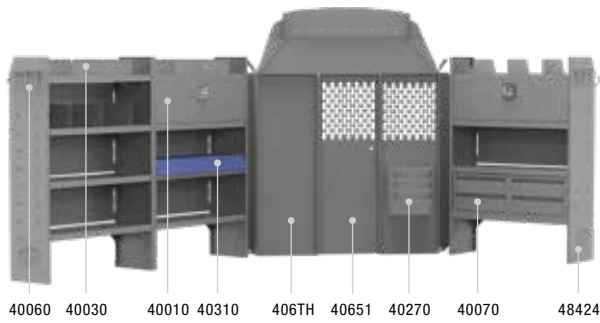

TRANSIT VAN PACKAGES

SECURITY 60" H Shelves // Mid/High Roof Cargo Vans

Above illustration is for 43TRM

43TRM PACKAGE 130" WB		
Part #	Description	Qty
40651	Partition	1
406TH	Wing Kit	1
48424	42" W X 14" D X 60" H Shelves	3
40010	42" W Shelf Door Kits	2
40070	Steel 2 Drawer Cabinets	2
40270	Hanging File Rack	1
40060	3-Prong "J" Hooks	2
40310	Plastic Shelf Bins	4
40030	Shelf Dividers (Set of 6)	2

43TLM PACKAGE 148" WB		
Part #	Description	Qty
40651	Partition	1
406TH	Wing Kit	1
48524	52" W X 14" D X 60" H Shelves	3
40040	52" W Shelf Door Kits	2
40070	Steel 2 Drawer Cabinets	2
40270	Hanging File Rack	1
40060	3-Prong "J" Hooks	2
40310	Plastic Shelf Bins	5
40030	Shelf Dividers (Set of 6)	2
48190	10" W X 2.75" H Shelf Lip	1