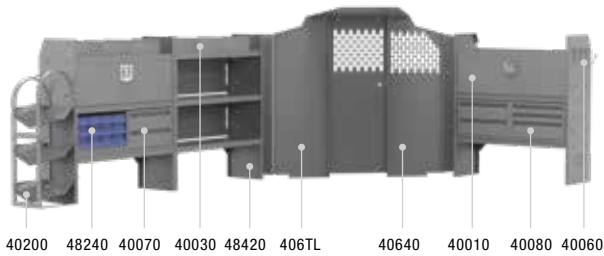

HEATING & A/C 46" H Shelves // Low Roof Cargo Vans

Above illustration is for 46TRL

46TRL PACKAGE 130" WB		
Part #	Description	Qty
40640	Partition	1
406TL	Wing Kit	1
48420	42" W X 14" D X 46" H Shelves	3
40070	Steel 2 Drawer Cabinets	2
40080	Steel 3 Drawer Cabinet	1
40010	42" W Shelf Door Kits	2
40200	3-Tank Refrigerant Rack	1
40060	3-Prong "J" Hook	1
40030	Shelf Dividers (Set of 6)	1
48240	20" Plastic Shelf Bin Module	1

45TLL PACKAGE 148" WB		
Part #	Description	Qty
40640	Partition	1
406TL	Wing Kit	1
48520	52" W X 14" D X 46" H Shelves	3
40070	Steel 2 Drawer Cabinets	2
40080	Steel 3 Drawer Cabinet	1
40040	52" W Shelf Door Kits	2
40200	3-Tank Refrigerant Rack	1
40060	3-Prong "J" Hook	1
40030	Shelf Dividers (Set of 6)	1
48240	20" Plastic Shelf Bin Module	1
48190	10" W X 2.75" H Shelf Lip	1