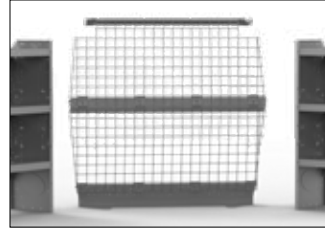

SHELVES & SHELF ACCESSORIES

STEEL PARTITIONS

- 40670 Transit Connect
- 40640 Transit, Low Roof
- 40651 Transit, Mid/High Roof

WING KITS

- 406TL Transit, Low Roof
- 406TH Transit, Mid/High Roof

WIRE PARTITION