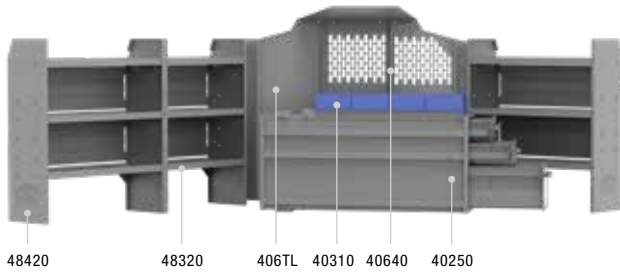

TRANSIT VAN PACKAGES

EZ ALL TRADES 46" H Shelves // Low Roof Cargo Vans

Above illustration is for 49TRL

49TRL PACKAGE 130" WB		
Part #	Description	Qty
40640	Partition	1
406TL	Wing Kit	1
48420	42" W X 14" D X 46" H Shelves	2
48320	32" W X 14" D X 46" H Shelf	1
40250	Steel 3 Drawer Long Cabinet	1
40310	Plastic Shelf Bins	4

46TLL PACKAGE 148" WB		
Part #	Description	Qty
40640	Partition	1
406TL	Wing Kit	1
48520	52" W X 14" D X 46" H Shelves	3
40250	Steel 3 Drawer Long Cabinet	1
40310	Plastic Shelf Bins	4