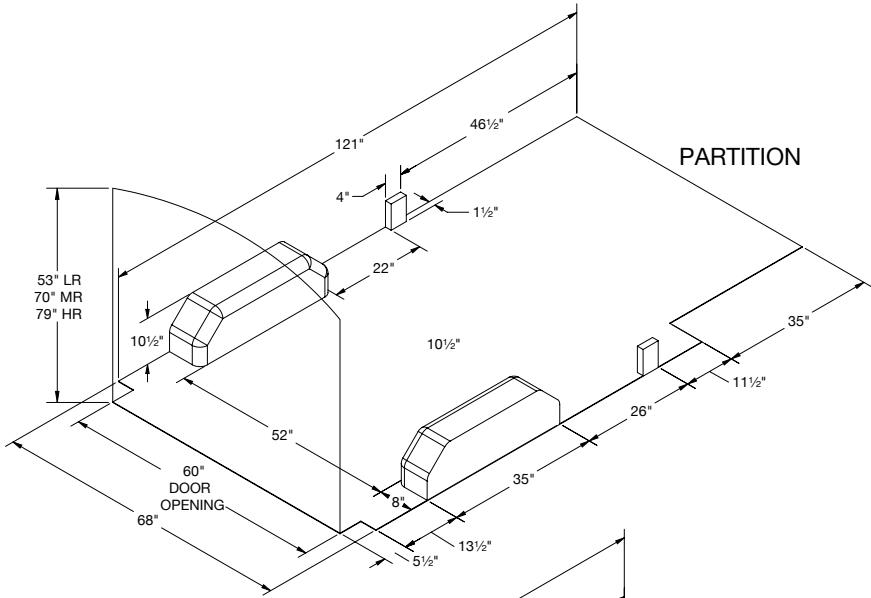

CUSTOMIZATIONS

TRANSIT 148" LWB

Download this spec sheet and van floor template in PDF format from kargomaster.com/vanlayouts/transit148lwb.pdf

TRANSIT 148" LWB EXT.

Download this spec sheet and van floor template in PDF format from kargomaster.com/vanlayouts/transit148lwbext.pdf